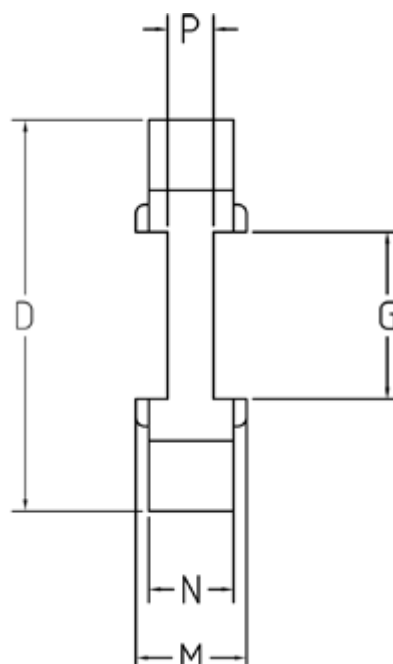

# Data Sheet

Article number: 333501404

Description: Element Klonex ES 24/28  
Blue spider 80Sh A

## Measures

---

D = 30

G = 10,5

M = 13

N = 10

P = 2.0